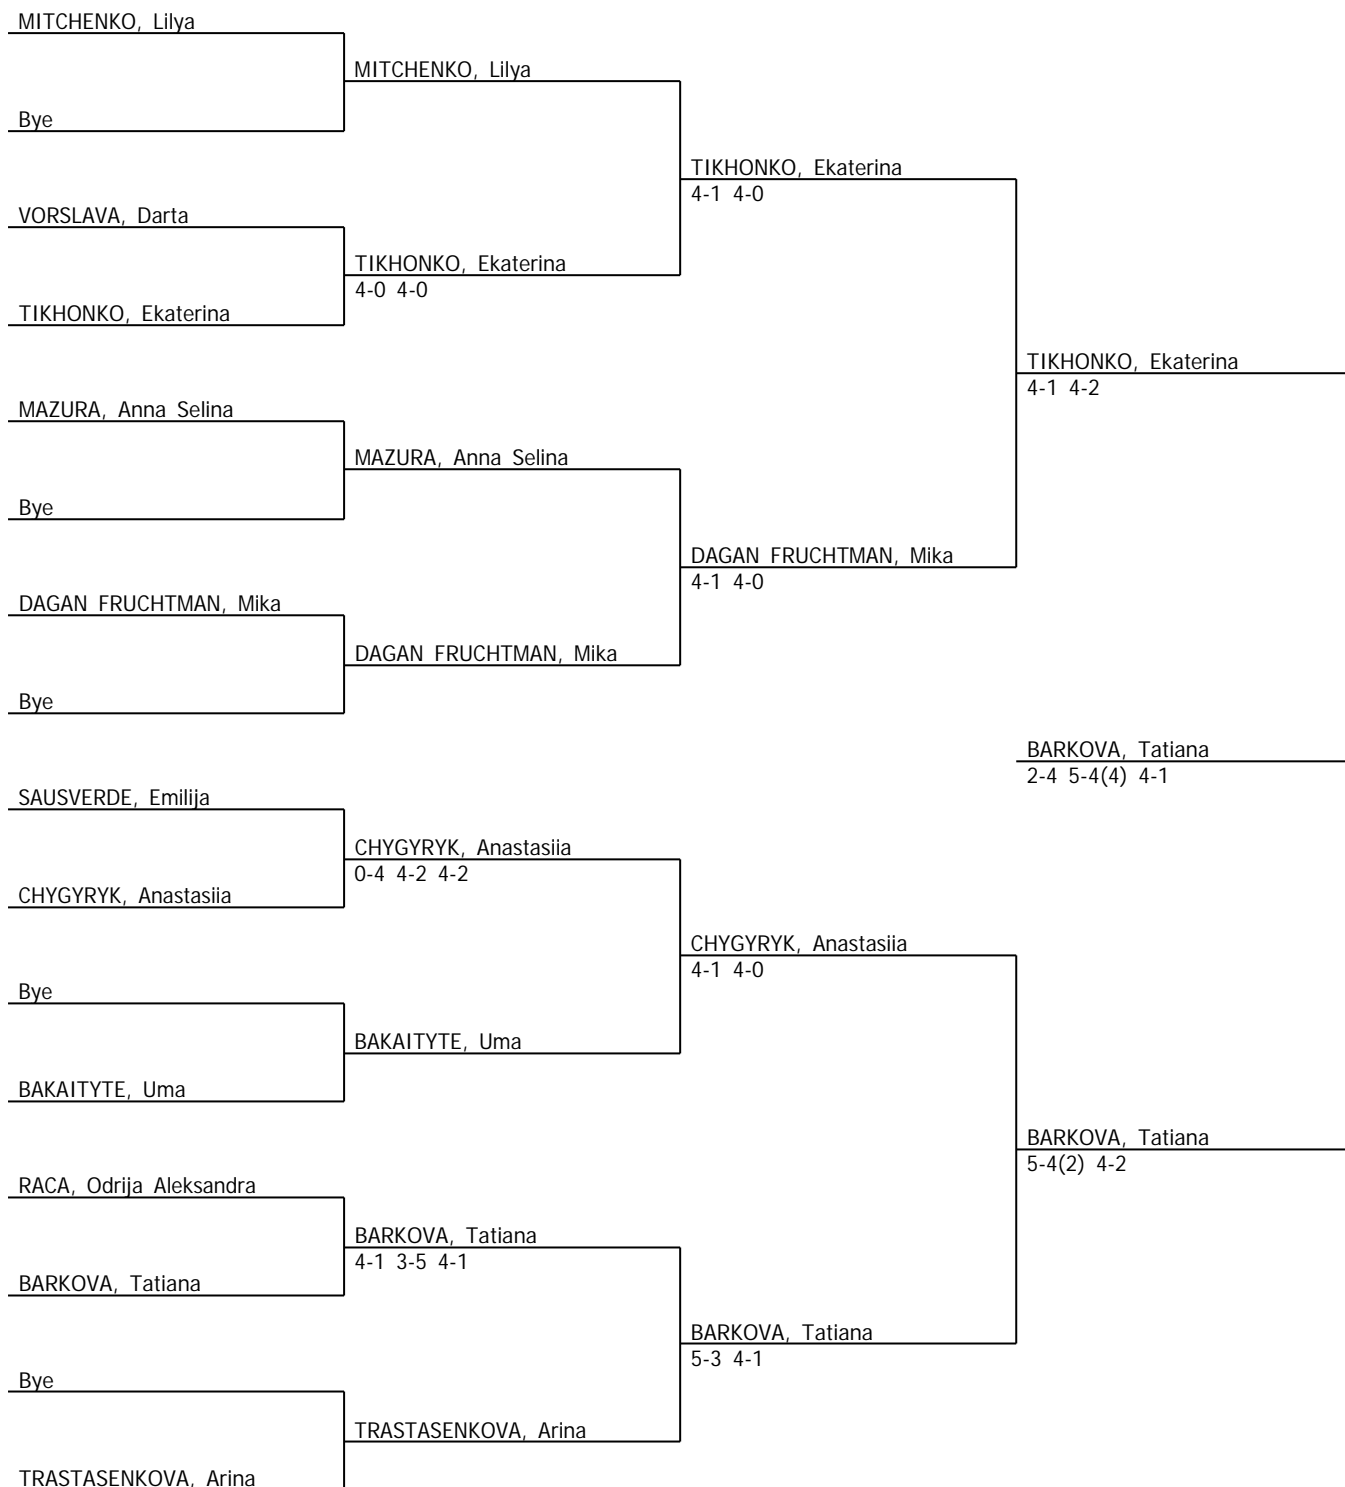

Riga Open- Inspired by tennis

Tennis Europe Junior Tour

GS12 - GIRLS SINGLES 12
CONSOLATION CONSOLATION

Week of 15 JUN 2015	City, Country Riga, LAT	Tourn. Key TE-LAT-25A-2015	Referee Konstantin Zasjadkc
Round 1	Quarterfinals	Semifinals	Final

	# Seeded Players	# Lucky Losers 1 SAGIJEVA, Irissa	Replacing SEPKEN, Selin Lidya	www.tenniseurope.org Draw date/time: 14 JUN 2015 18:2 Last Direct Acceptance TRASTASENKOVA, Arina (LAT)	
				Player representatives Anastasiia CHYGYRYK	
					Maria OKLII
					Signature Konstantin Zasjadko