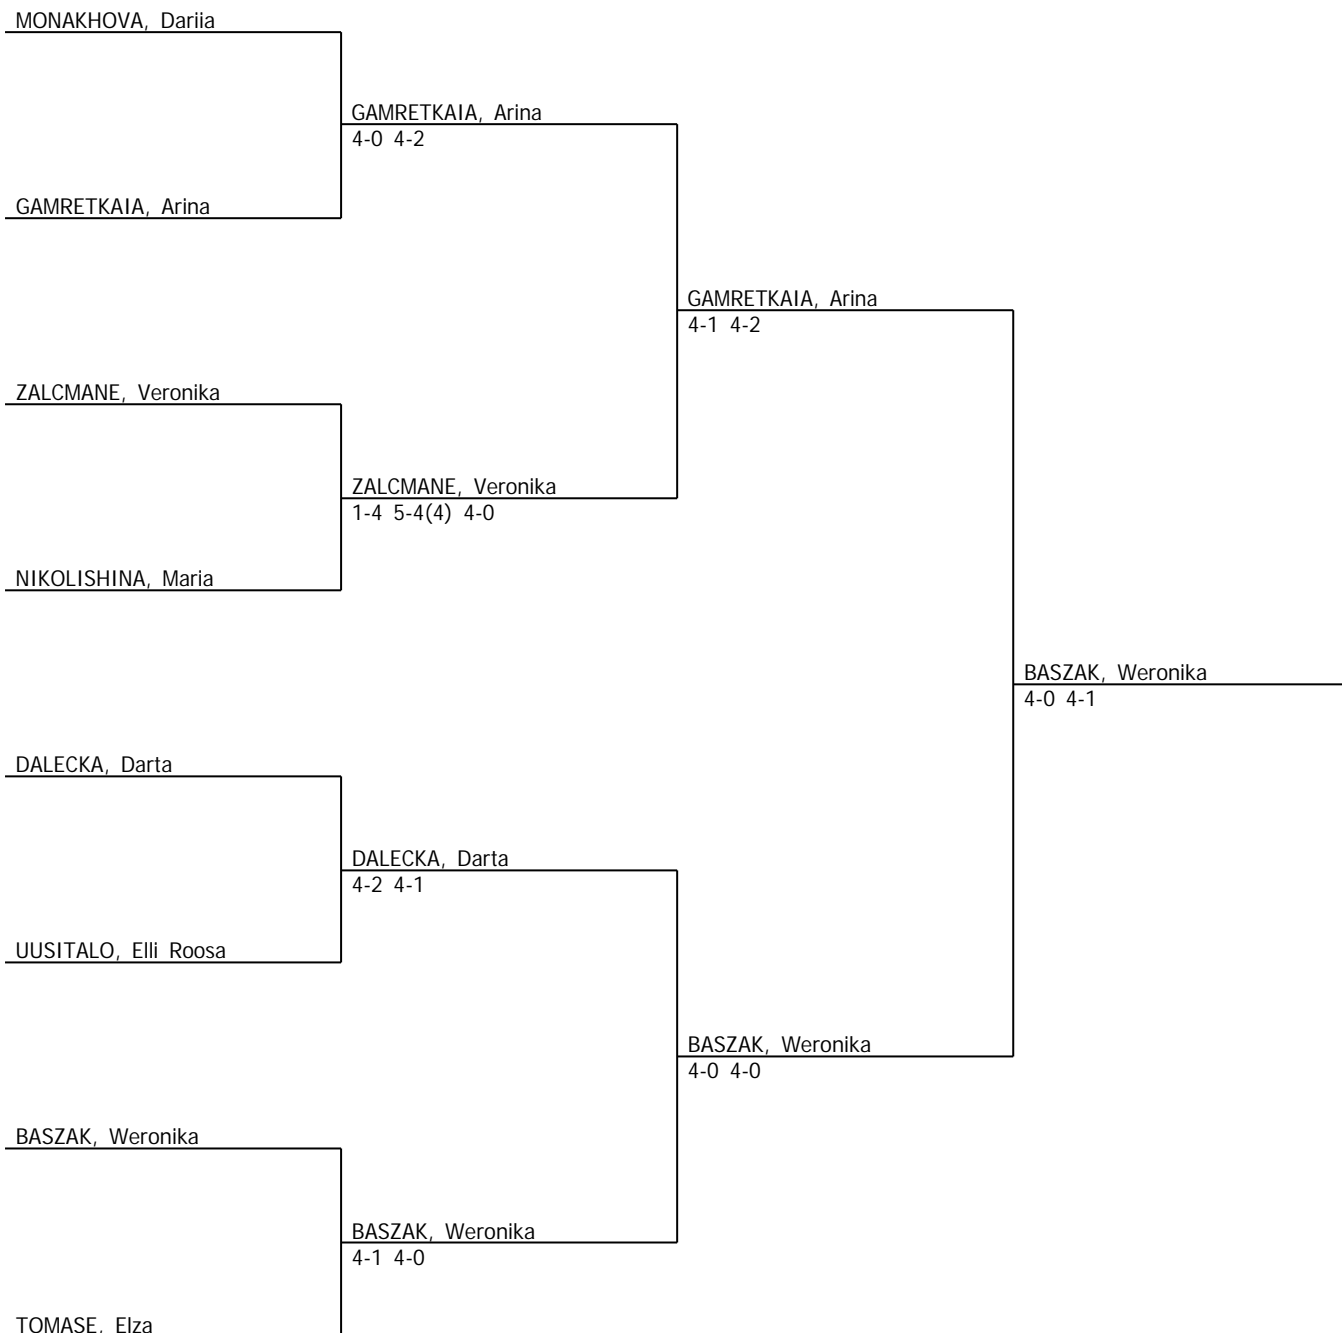

Riga Open-Inspired by tennis

Tennis Europe Junior Tour

GS12 - GIRLS SINGLES 12
CONSOLATION CONSOLATION

Week of
16 JUN 2014

City,Country
Riga, LAT

Tourn. Key
TE-LAT-25A-2014

Referee
Konstantin Zaszadko

Quarterfinals

Semifinals

Final

Winner

www.riga-open.lv

www.tenniseurope.org

	# Seeded Players	# Lucky Losers	Replacing	Draw date/time: 15 JUN 2014 18:1
				Last Direct Acceptance RUTLAUKA, Sabine (LAT)
				Player representatives Viktoriya KANAPATSKAYA Stefanija POLISCHUK
				Signature Konstantin Zaszadko