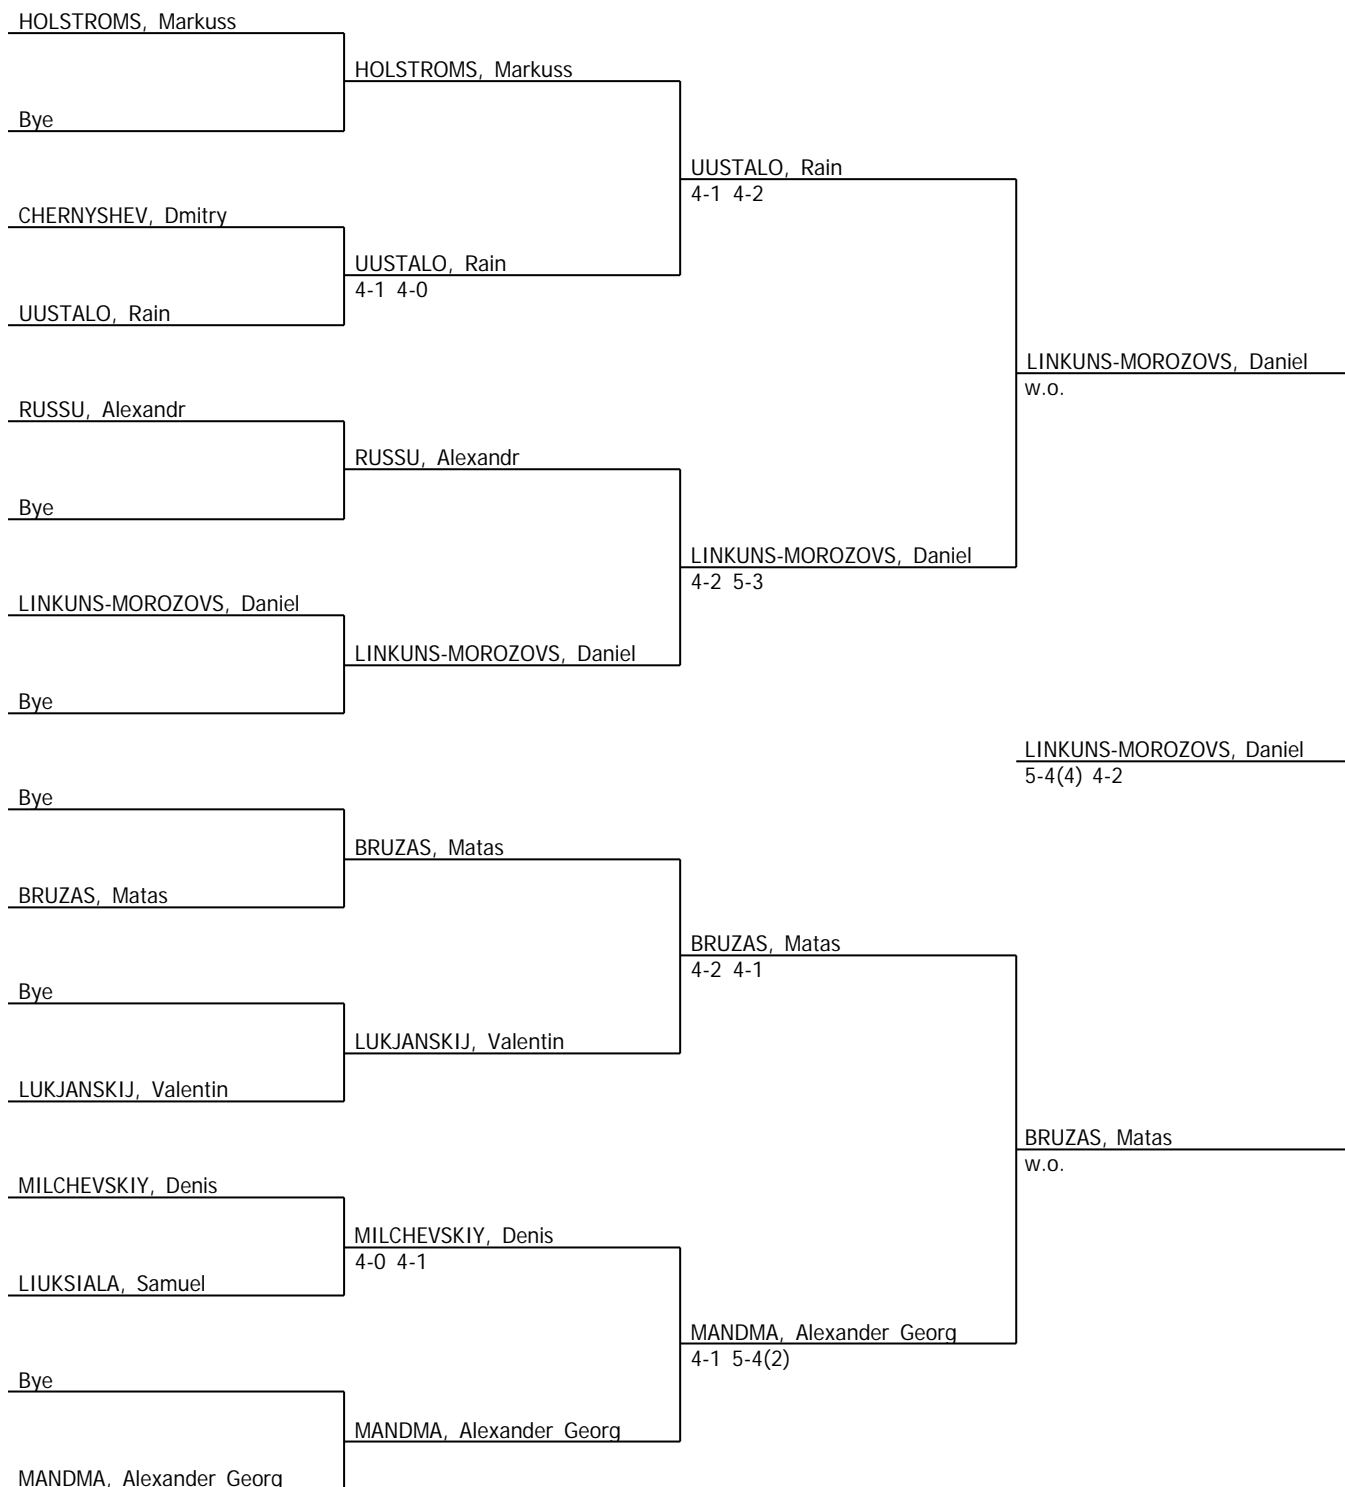

Riga Open-Inspired by tennis

Tennis Europe Junior Tour

BS12 - BOYS SINGLES 12
CONSOLATION CONSOLATION

Week of 16 JUN 2014	City,Country Riga, LAT	Tourn. Key TE-LAT-25A-2014	Referee Konstantin Zasjadkc
Round 1	Quarterfinals	Semifinals	Final

	# Seeded Players	# Lucky Losers	Replacing
	www.riga-open.lv www.tenniseurope.org		
	Draw date/time: 15 JUN 2014 18:15		
Last Direct Acceptance GAPONENKO, Alexander (ISR)			
Player representatives Viktoriya KANAPATSKAYA Stefanija POLISCHUK			
Signature			
Konstantin Zasjadko