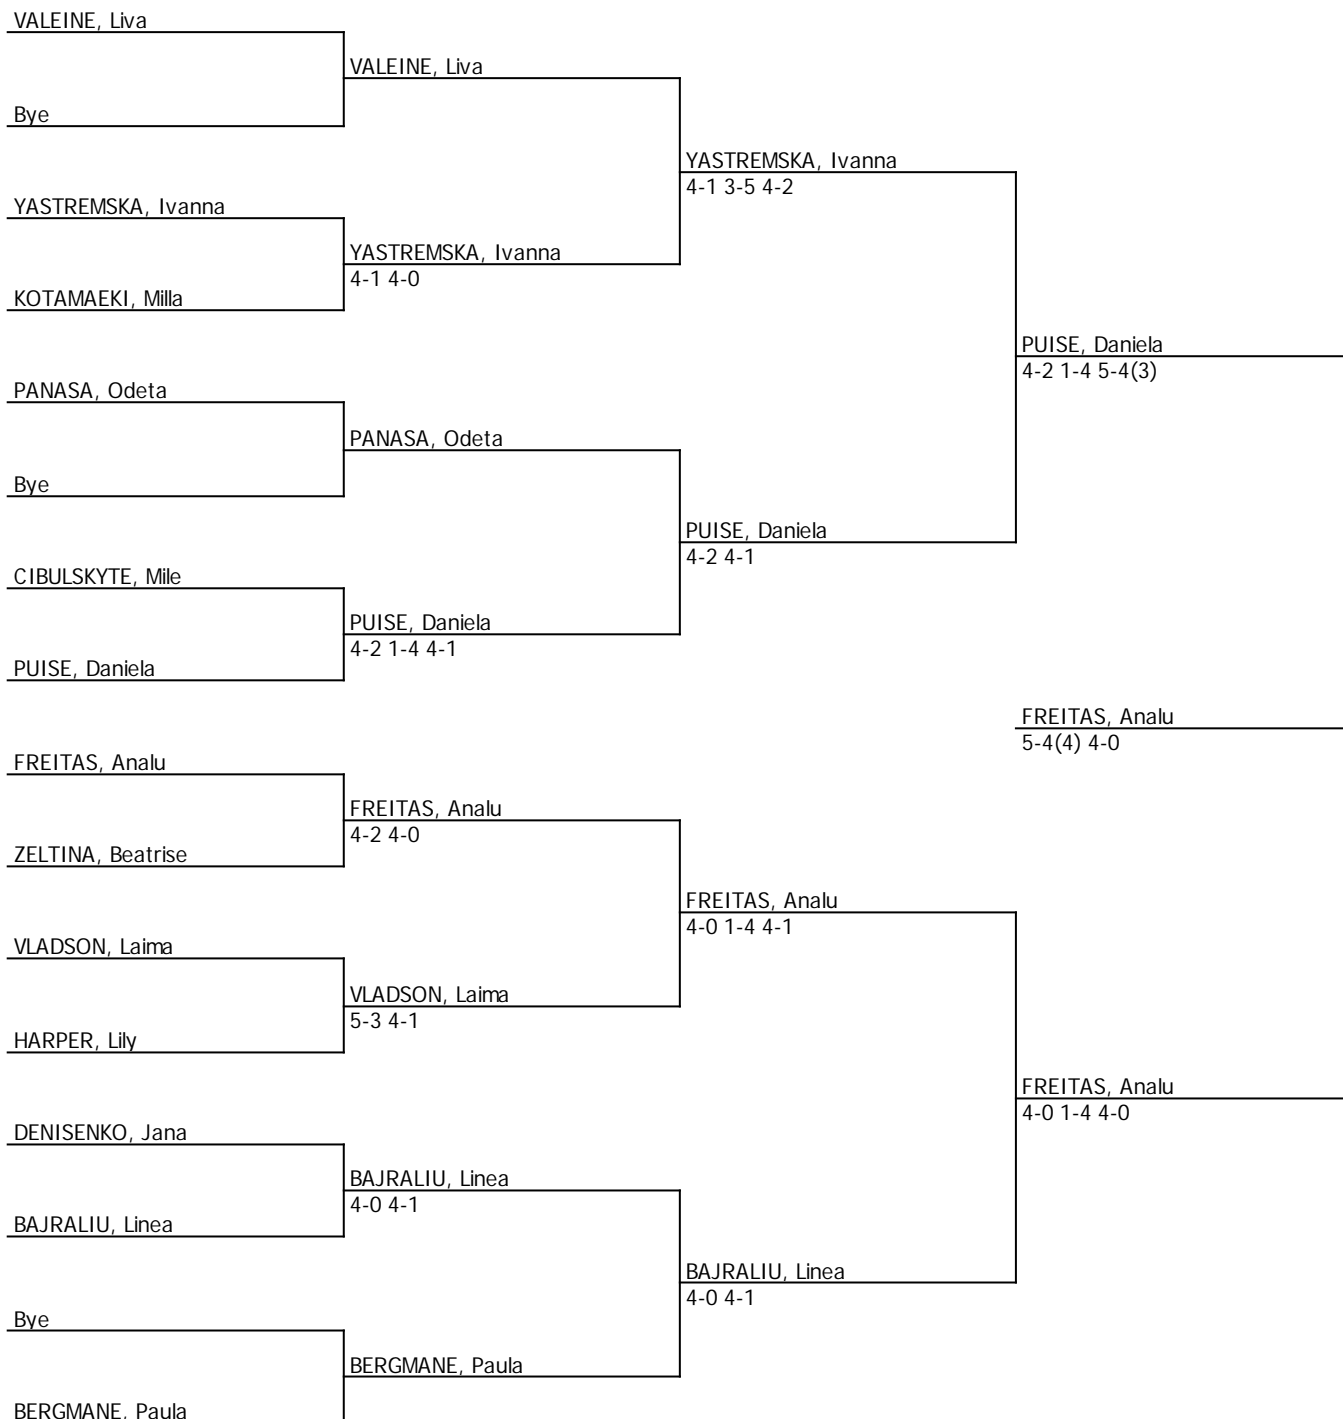

Riga Open- Inspired by tennis

Tennis Europe Junior Tour

GS12 - GIRLS SINGLES 12 BONUS
DRAW

Week of 10 JUN 2019	City, Country Riga, LAT	Tourn. Key TE-LAT-24A-2019	Referee Konstantin Zaszjadko
Round 1		Quarterfinals	Semifinals
			Final

	# Seeded Players	# Lucky Losers	Replacing	www.tenniseurope.org Draw date/time: 09 JUN 2019 18:14 Last Direct Acceptance GALUSZKA, Salome (FRA)
				Player representatives NIKITA PETRUSENKO Ainius SABALIAUSKAS
				Signature
				Konstantin Zaszjadko