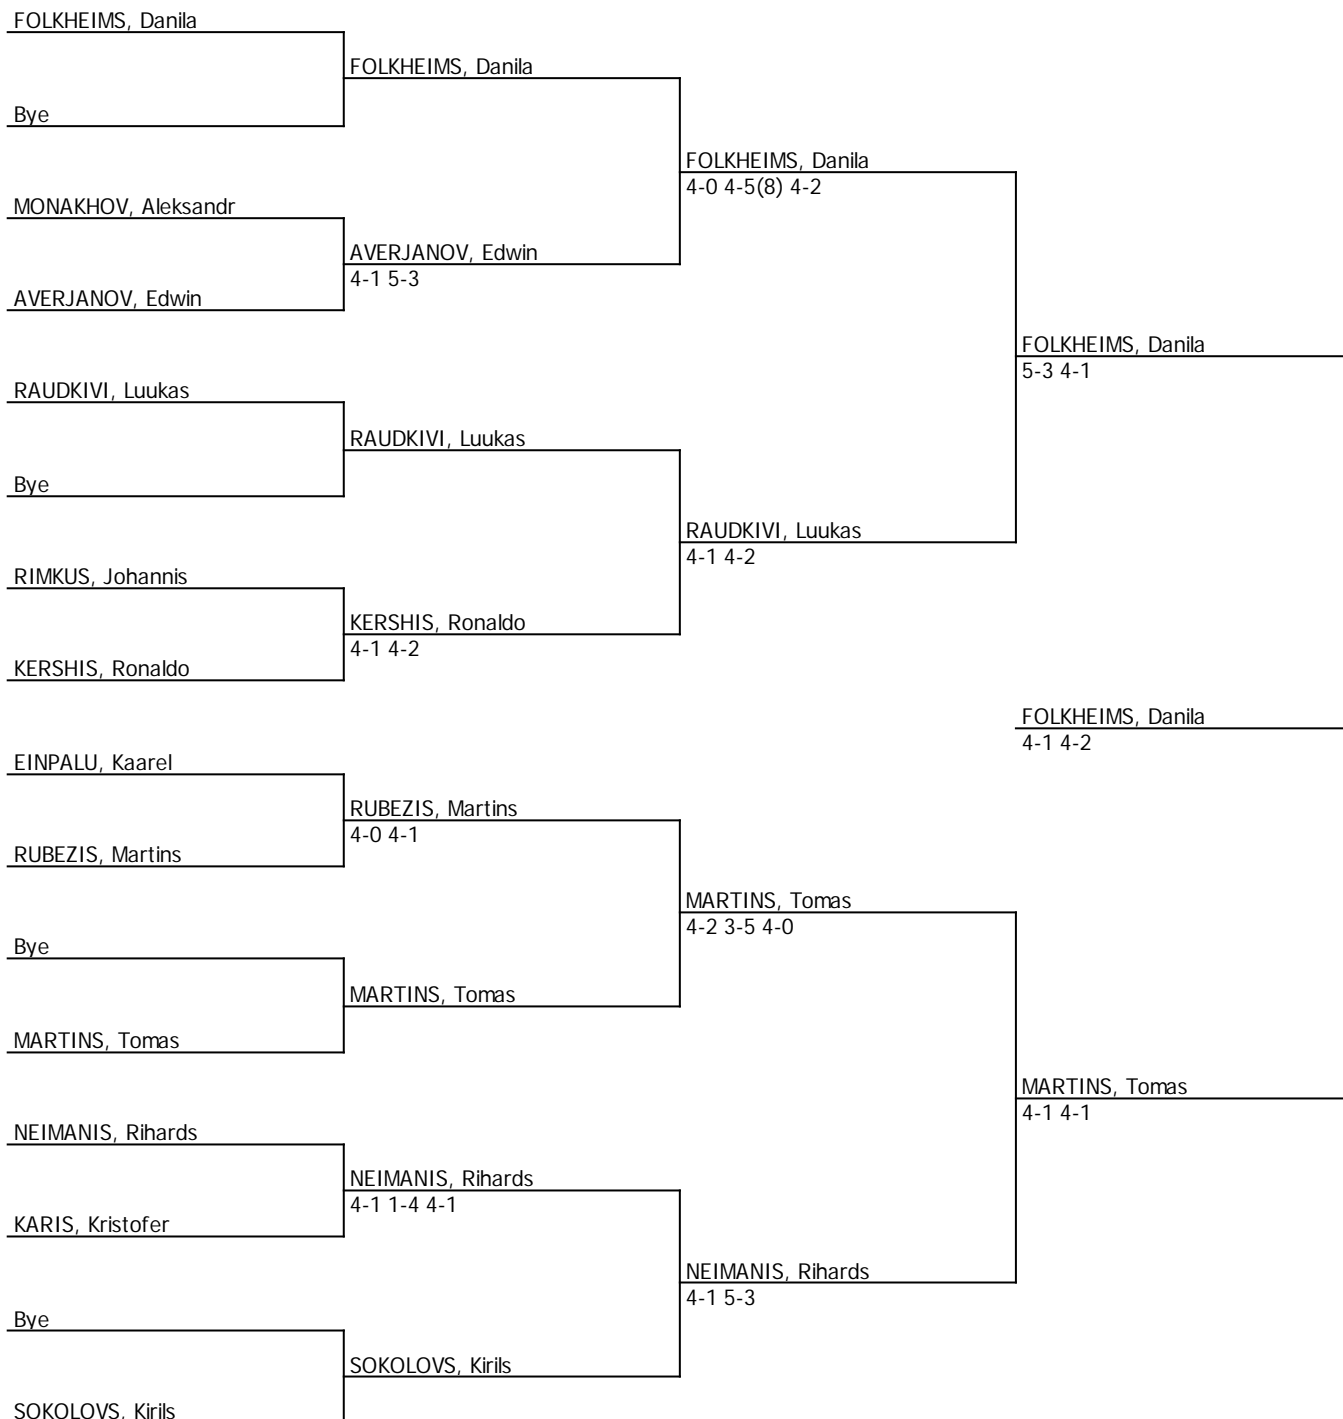

Riga Open- Inspired by tennis

Tennis Europe Junior Tour

BS12 - BOYS SINGLES 12 BONUS DRAW

Week of 10 JUN 2019	City, Country Riga, LAT	Tourn. Key TE-LAT-24A-2019	Referee Konstantin Zasjadko
Round 1		Quarterfinals	Semifinals
			Final

	# Seeded Players	# Lucky Losers	Replacing	www.tenniseurope.org Draw date/time: 09 JUN 2019 18:14 Last Direct Acceptance SILVA, Joao Dinis (POR)
				Player representatives Nikita PETRUSENKO Ainius SABALIAUSKAS
				Signature
				Konstantin Zasjadko