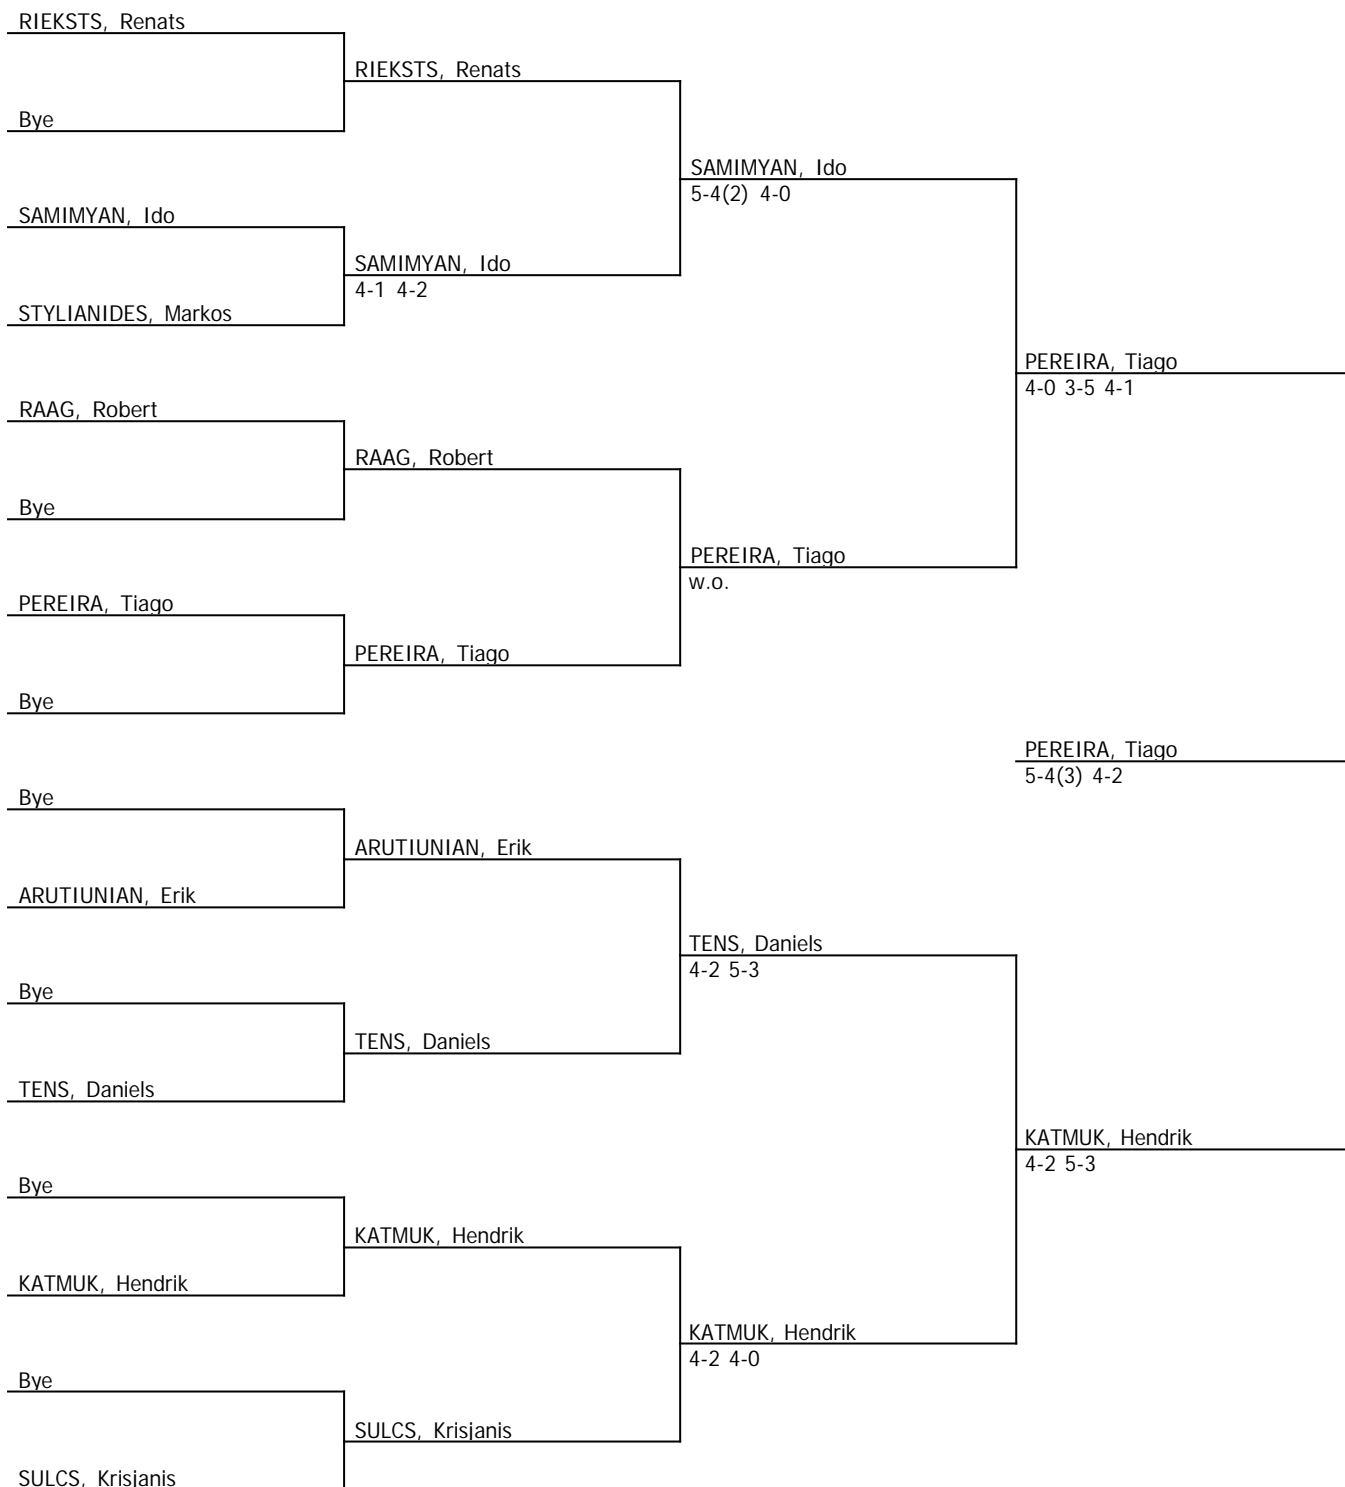

Riga Open- Inspired by tennis

Tennis Europe Junior Tour

BS12 - BOYS SINGLES 12
CONSOLATION CONSOLATION

Week of 13 JUN 2016	City, Country Riga, LAT	Tourn. Key TE-LAT-25A-2016	Referee Konstantin Zasjadko
Round 1	Quarterfinals	Semifinals	Final

	# Seeded Players	# Lucky Losers 1 STABROVSKIS, Davids	Replacing BRIEDIS, Bruno	www.tenniseurope.org
				Draw date/time: 12 JUN 2016 18:00
				Last Direct Acceptance SPAKS, Ricards (LAT)
				Player representatives Tatiana BARKOVA Amelija MATJUNINA Signature Konstantin Zasjadko