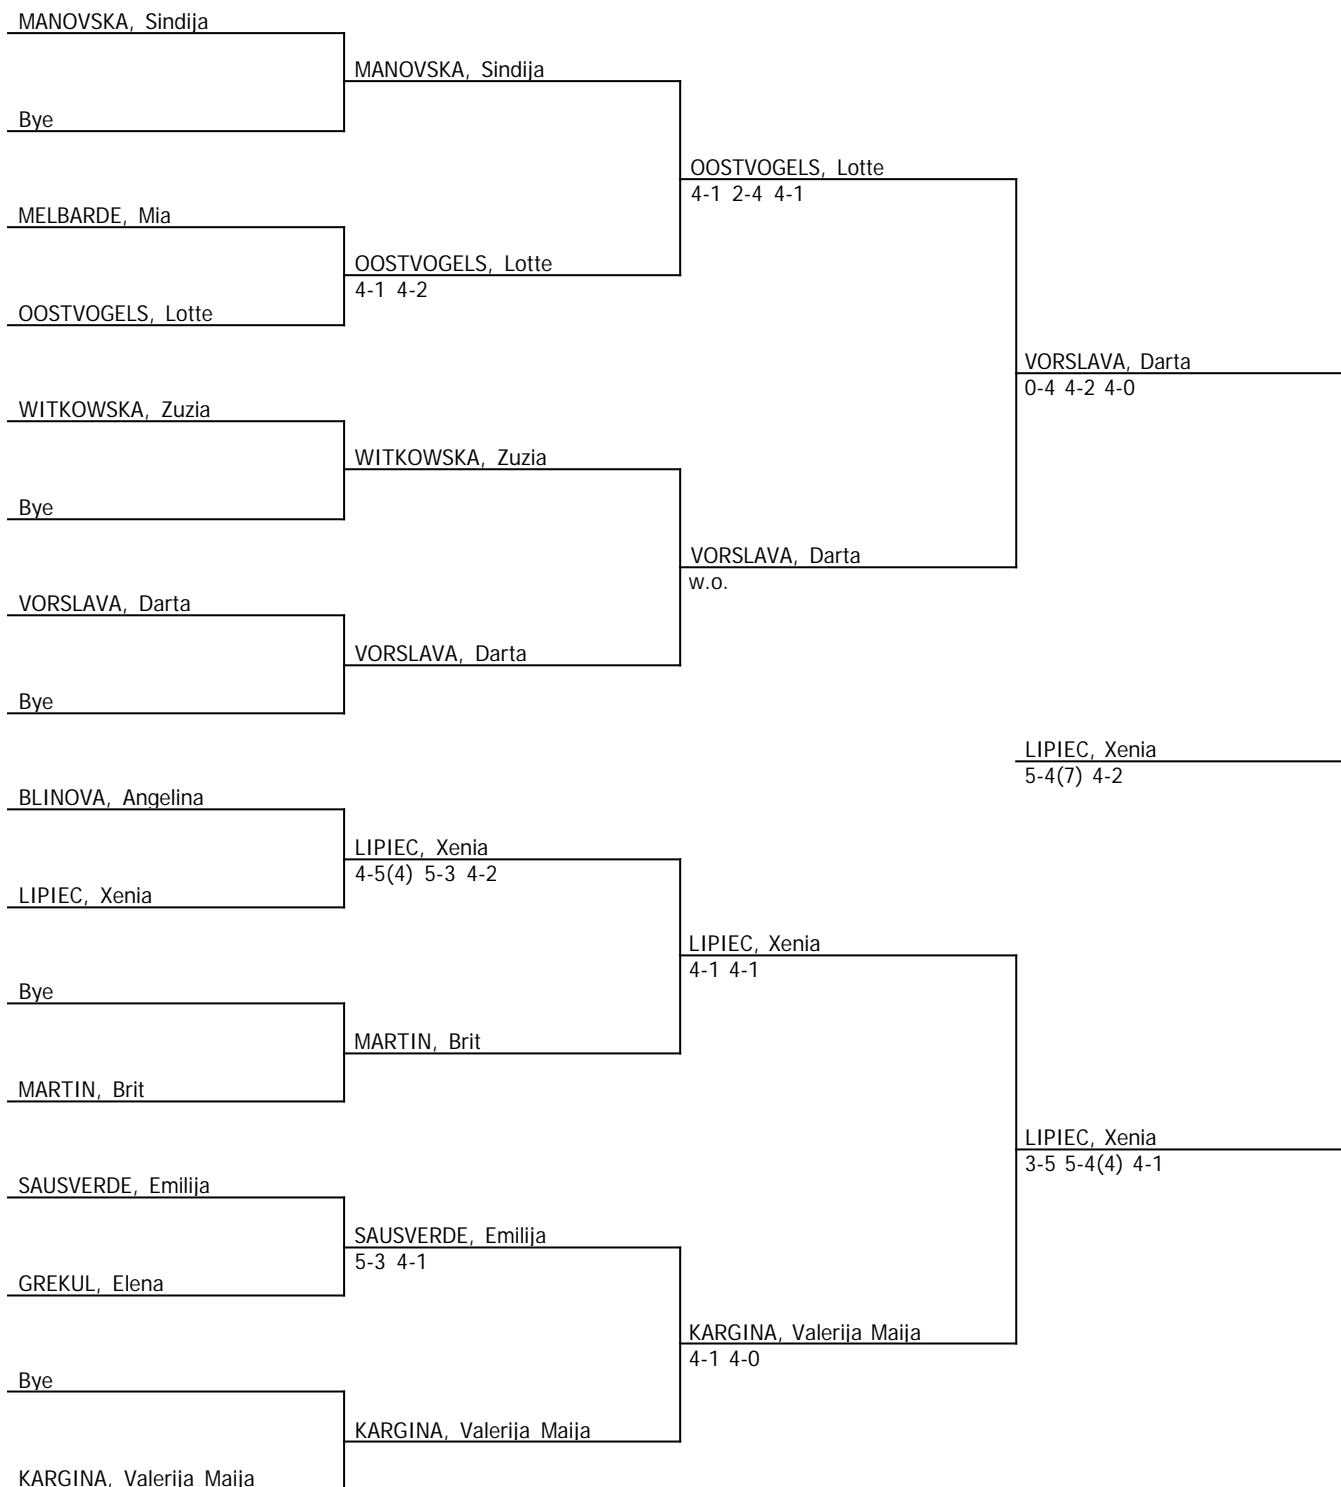

Riga Open- Inspired by tennis

Tennis Europe Junior Tour

GS12 - GIRLS SINGLES 12
CONSOLATION CONSOLATION

Week of 13 JUN 2016	City,Country Riga, LAT	Tourn. Key TE-LAT-25A-2016	Referee Konstantin Zaszjadko
Round 1		Quarterfinals	Semifinals
Final			

www.tenniseurope.org

	# Seeded Players	# Lucky Losers	Replacing	Draw date/time: 12 JUN 2016 18:10
				Last Direct Acceptance MELBARDE, Mia (LAT)
				Player representatives Tatiana BARKOVA Amelija MATJUNINA
				Signature Konstantin Zaszjadko