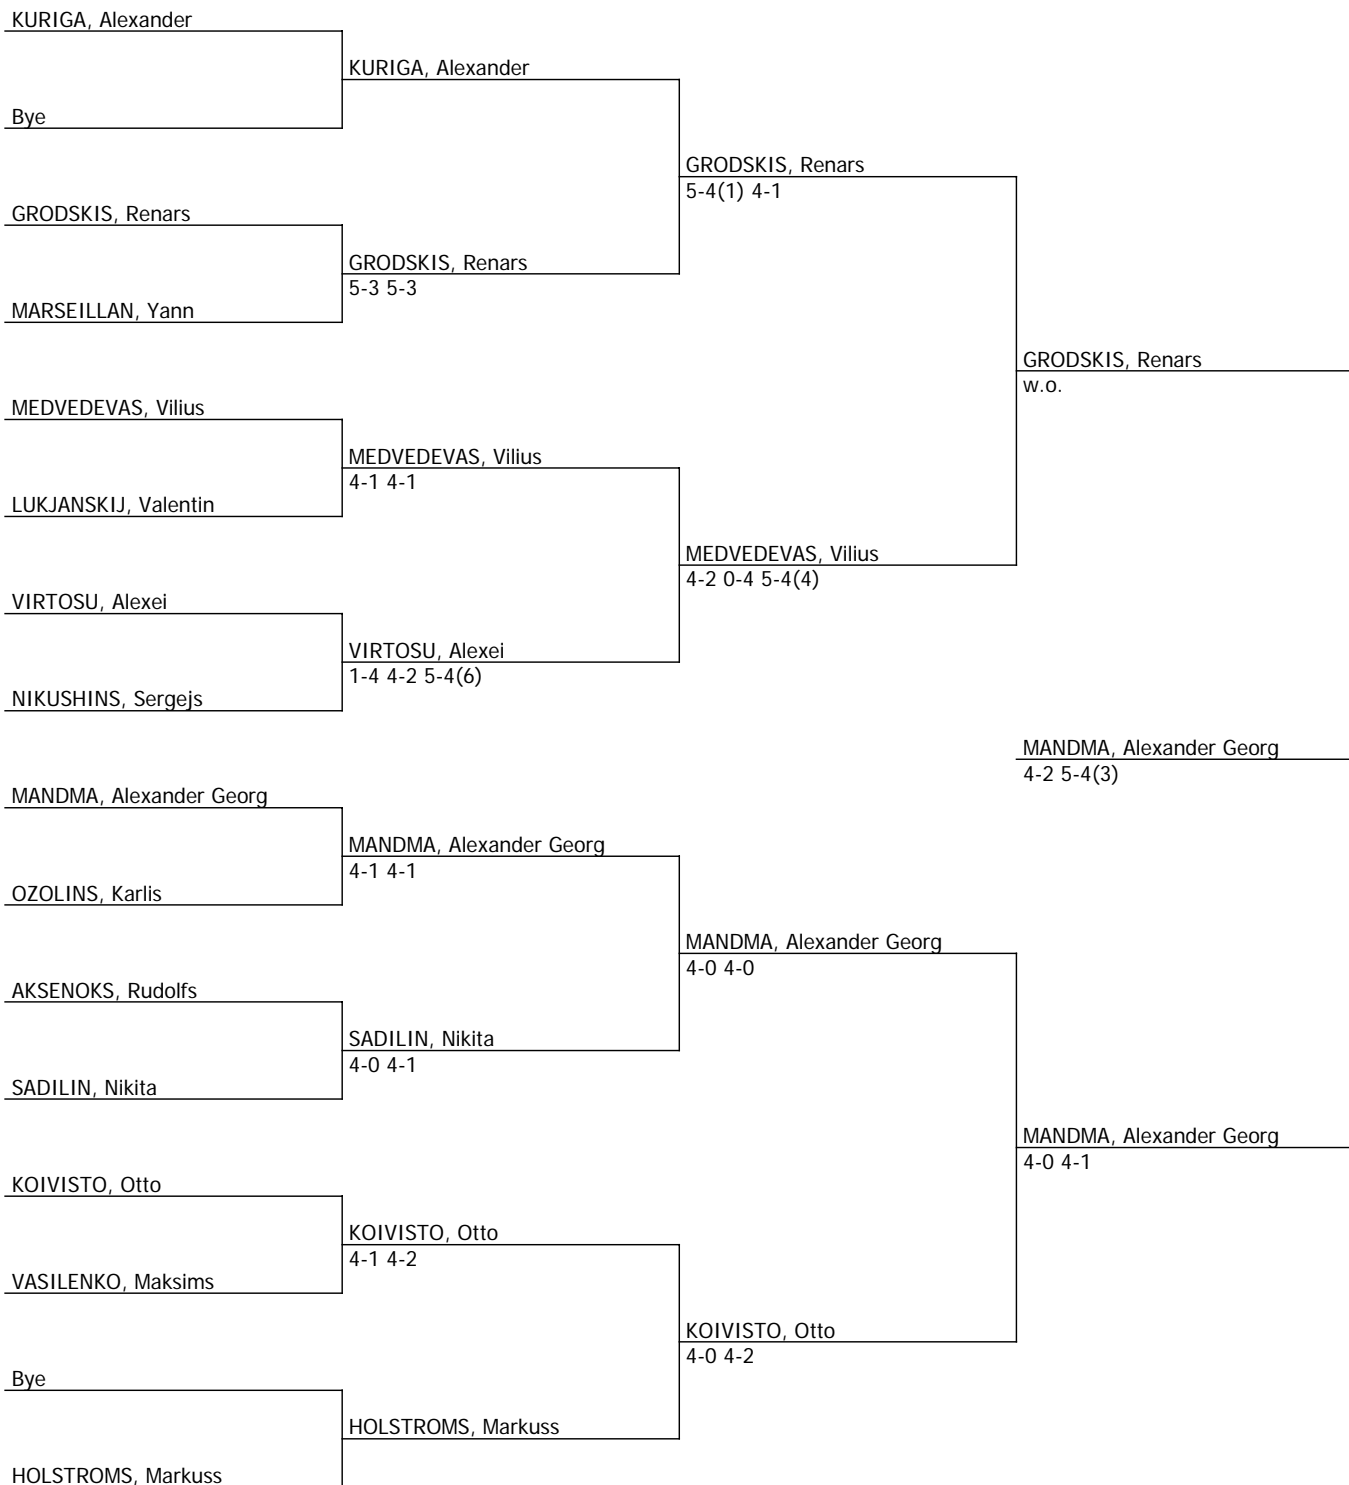

Riga Open

Tennis Europe Junior Tour

BS12 - BOYS SINGLES 12 CONSOLATION CONSOLATION

Week of	City, Country	Tourn. Key	Referee
17 JUN 2013	Riga, LAT	TE-LAT-25A-2013	Konstantin Zasjadko
Round 1	Quarterfinals	Semifinals	Final

	# Seeded Players	# Lucky Losers	Replacing	Draw date/time: 16 JUN 2013 19:01
		1 ISHCHANKA, Danila	YANUSHKEVICH, Igor	Last Direct Acceptance MAREK, Wojciech (POL)
				Player representatives Artsiom BARDZIN Deniza MARCINKEVICA
				Signature Konstantin Zasjadko

www.riga-open.lv

www.tenniseurope.org