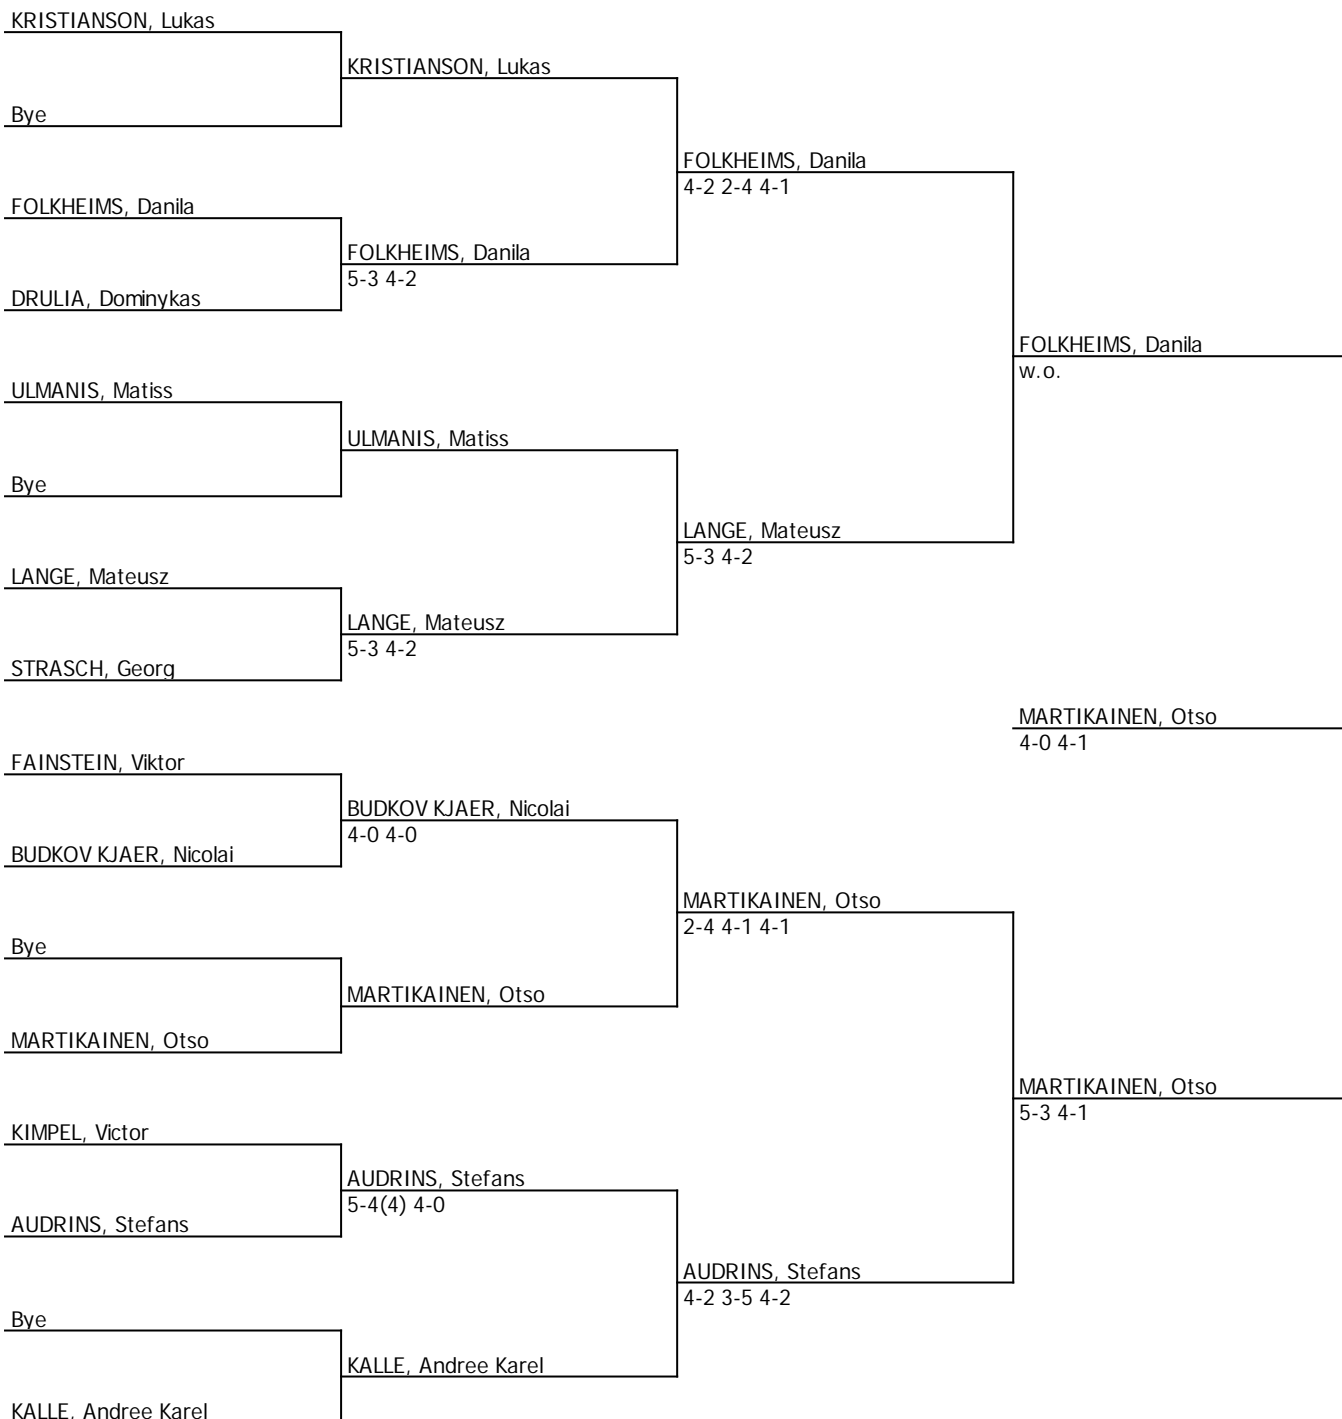

Riga Open- Inspired by tennis

Tennis Europe Junior Tour

BS12 - BOYS SINGLES 12
CONSOLATION CONSOLATION

Week of 11 JUN 2018	City, Country Riga, LAT	Tourn. Key TE-LAT-24A-2018	Referee Konstantin Zaszjadko
Round 1		Quarterfinals	Semifinals
Final			

	# Seeded Players	# Lucky Losers	Replacing	www.tenniseurope.org
		1 SOTIKOVS, Aleksandrs	VASILIAUSKAS, Augusta	Draw date/time: 10 JUN 2018 18:13
		2 FAINSTEIN, Viktor	KULNYS, Haroldas	Last Direct Acceptance KOZLOVSKIS, Patriks (LAT)
				Player representatives Nikol KEDUN Georg STRASCH
				Signature Konstantin Zaszjadko