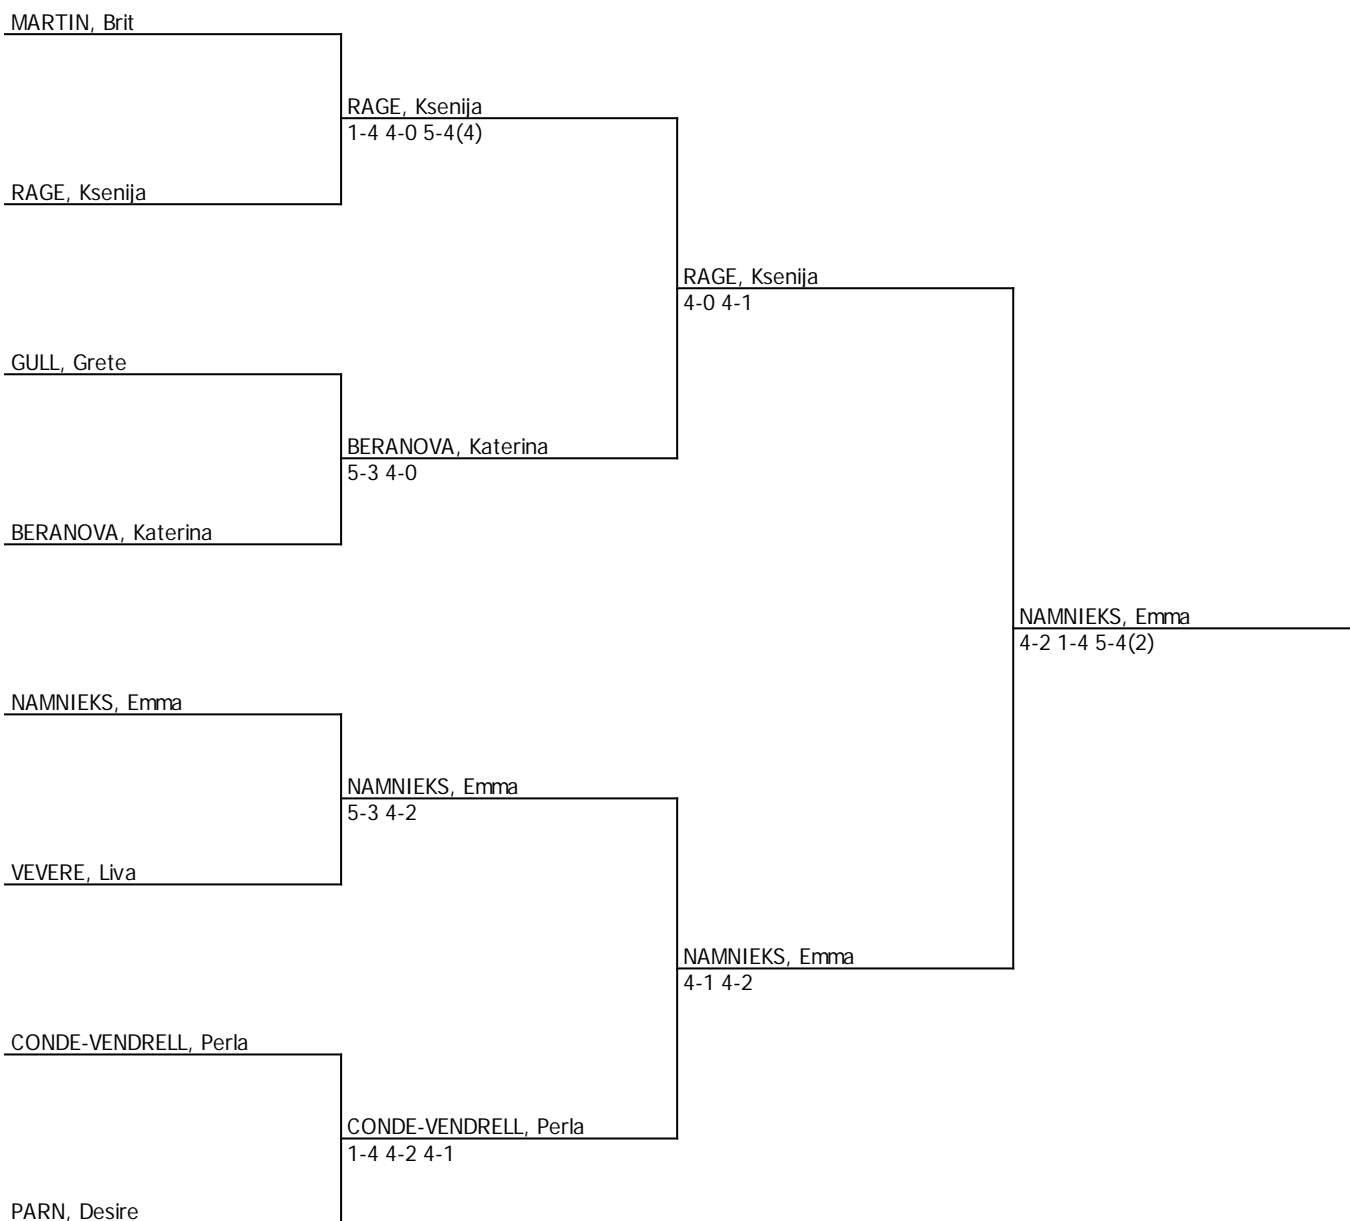

Riga Open celebrating 20-th anniversary

Tennis Europe Junior Tour

GS12 - GIRLS SINGLES 12
CONSOLATION CONSOLATION

Week of	City, Country	Tourn. Key	Referee
12 JUN 2017	Riga, LAT	TE-LAT-25A-2017 I.Kuzovenkovs(Q)/K.Zasjadko(MD)	

Quarterfinals	Semifinals	Final	Winner

www.tenniseurope.org

	# Seeded Players	# Lucky Losers	Replacing
	Draw date/time: 11 JUN 2017 18:03		
	Last Direct Acceptance NUPBAY, Aiya (KAZ)		
	Player representatives Klaudija BUBELYTE Amelija MATJUNINA		
Signature I.Kuzovenkovs(Q)/K.Zasjadko(MD)