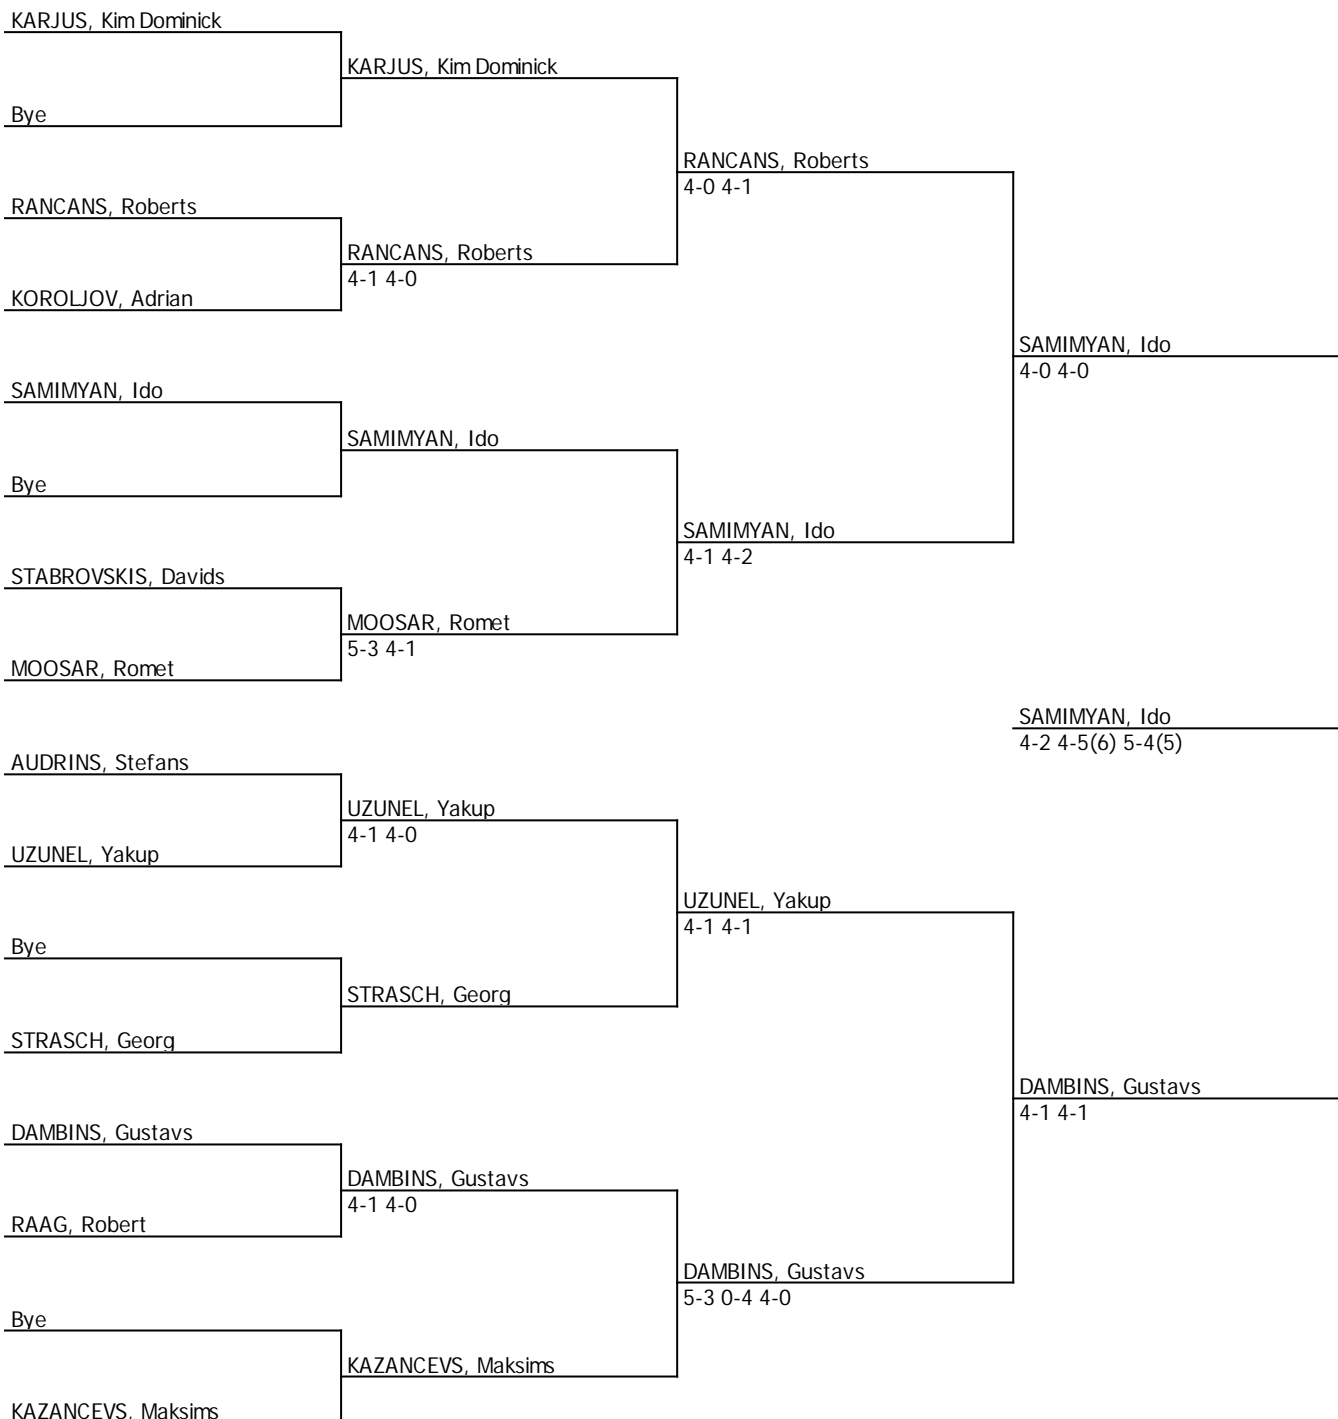

Riga Open celebrating 20-th anniversary

Tennis Europe Junior Tour

BS12 - BOYS SINGLES 12
CONSOLATION CONSOLATION

Week of 12 JUN 2017	City, Country Riga, LAT	Tourn. Key TE-LAT-25A-2017 I.Kuzovenkovs(Q)/K.Zasjadko(MD)	Referee
Round 1		Quarterfinals	Semifinals
Final			

	# Seeded Players	# Lucky Losers	Replacing	www.tenniseurope.org
		1 KARJUS, Kim Dominick	SMATER, Adrian	Draw date/time: 11 JUN 2017 18:03
				Last Direct Acceptance SPAKS, Ricards (LAT)
				Player representatives Klaudija BUBELYTE Amelija MATJUNINA
				Signature I.Kuzovenkovs(Q)/K.Zasjadko(MD)